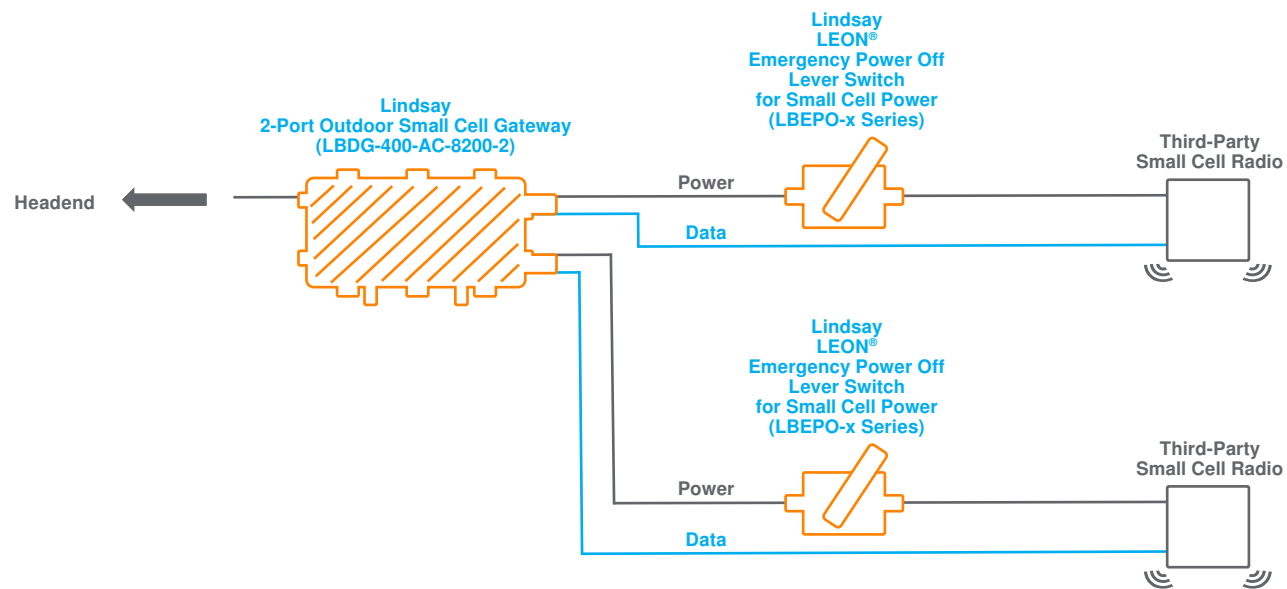

SMALL CELL POWERING SOLUTION

* Orange outlined images indicate Lindsay Broadband offering

Lindsay's small cell powering solutions provide power and data to third-party small cells utilizing the HFC network. The LBDG-400-AC-8200-2 2-port outdoor small cell gateway provides up to 400 W of constant 81-90VRMS power from the 60-90 VRMS HFC network for up to two small cell radios. The gateway also translates DOCSIS® 3.1 data to Ethernet protocol for the small cells. Power input to each small cell is managed by a lockable (off position) LBEPO-x emergency power off lever switch. This allows service technicians to turn the small cell power off from a safe distance in accordance with the FCC human exposure to radio frequency magnetic fields policy.

2-PORT OUTDOOR SMALL CELL GATEWAY

LBDG-400-AC-8200-2

FEATURES

- Diecast aluminum housing (clamshell)
- Mounting configurations: strand, vault, pedestal or wall
- Gasket provides 15 PSI weatherproof seal
- Operating temperature range: -40°C to +60°C (-40°F to +140°F)
- Designed to protect against surges: ANSI-IEEE C62.41 Category B3 6 kV
- DOCSIS 3.1 compliant
- Cable plant-powered (60-90 VAC)
- HFC access with Lindsay's directional coupler
- Coax power interface provides for easy setup
- Monitor & configure via SNMP agent

Full details here: <https://lindsaybb.com/products/business-connectivity/small-cell-connectivity/outdoor-strand-mounted-docsis-d3-0-3-1-backhaul-gateways/400-w-output-60-90-vac-outdoor-strand-mounted-docsis-backhaul-gateway-lbdg-400-ac-8200-2/>

LEON® EMERGENCY POWER OFF (EPO) LEVER SWITCH

LBEPO-x SERIES

FEATURES

- Manage power input to small cell or Wi-Fi® radios
- In accordance with FCC policy on human exposure to radio frequency electromagnetic fields, the EPO remote switch permits service technicians and installation crews to turn power off to devices from a safe distance
- Pole, wall or stand mounting
- Water & dust-resistant
- Outdoor-hardened
- Can be locked in off position as an added safety feature